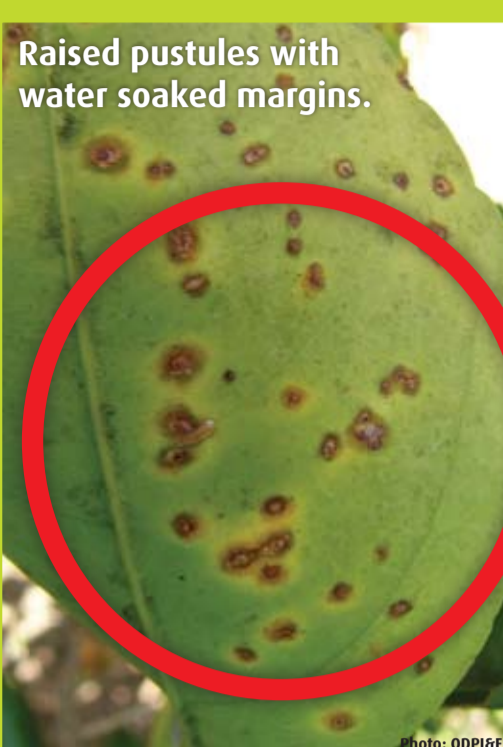

ALERT! EXOTIC PESTS

CITRUS CANCKER

ASIATIC CITRUS PSYLLID

HUANGLONGBING

Look. Be Alert. Call an Expert.

Commercial plant producers should call the **Exotic Plant Pest Hotline** on **1800 084 881** if they spot anything unusual on their crops.