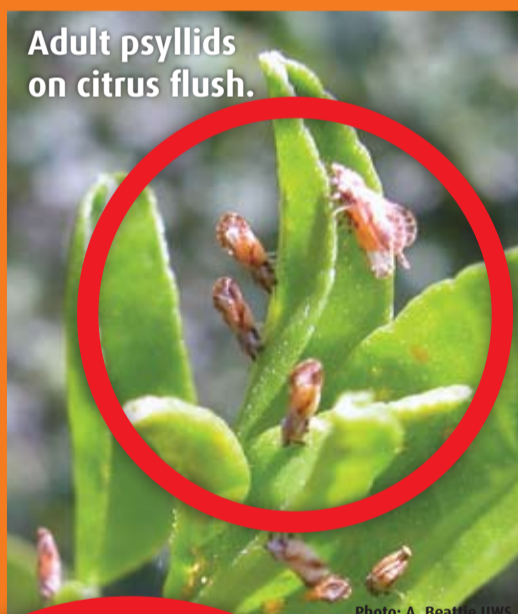

ALERT! EXOTIC PESTS

CITRUS CANCKER

ASIATIC CITRUS PSYLLID

HUANGLONGBING

Look. Be Alert. Call an Expert.

Commercial plant producers should call the **Exotic Plant Pest Hotline** on **1800 084 881** if they spot anything unusual on their crops.