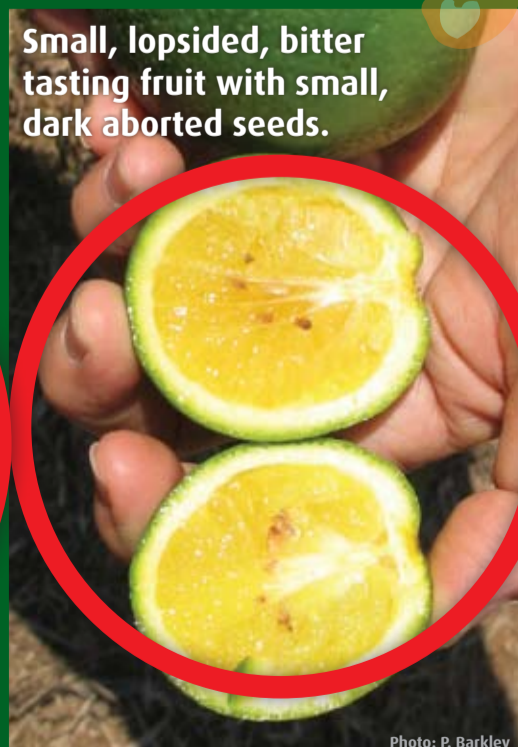

ALERT! EXOTIC PESTS

CITRUS CANCKER

ASIATIC CITRUS PSYLLID

HUANGLONGBING

Look. Be Alert. Call an Expert.

Commercial plant producers should call the **Exotic Plant Pest Hotline** on **1800 084 881** if they spot anything unusual on their crops.