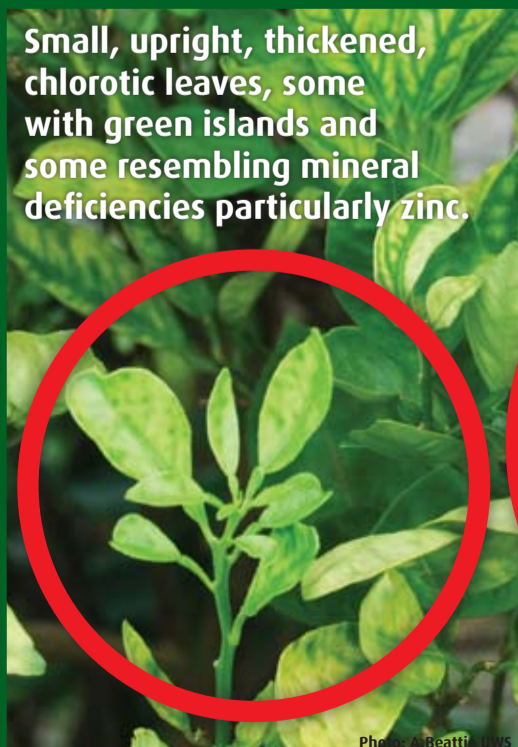

ALERT! EXOTIC PESTS

CITRUS CANCKER

ASIATIC CITRUS PSYLLID

HUANGLONGBING

Look. Be Alert. Call an Expert.

Commercial plant producers should call the **Exotic Plant Pest Hotline** on **1800 084 881** if they spot anything unusual on their crops.