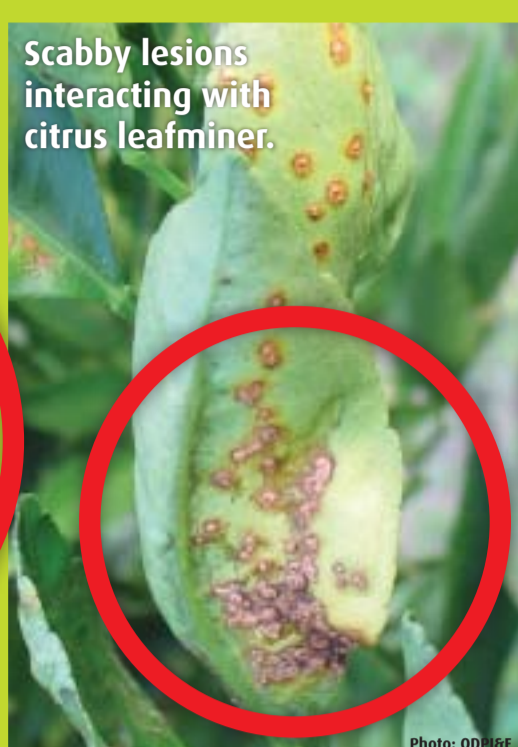

ALERT! EXOTIC PESTS

CITRUS CANCKER

ASIATIC CITRUS PSYLLID

HUANGLONGBING

Look. Be Alert. Call an Expert.

Commercial plant producers should call the **Exotic Plant Pest Hotline** on **1800 084 881** if they spot anything unusual on their crops.